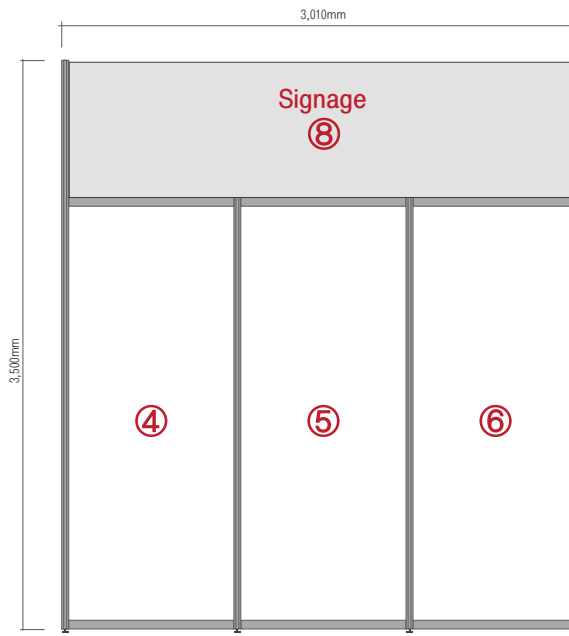

## STANDARD EXHIBIT BOOTH

► Spec (1booth)

Booth framing / Flooring	Octanorm system - 1set
	Reception desk - 1ea
	Needle punch carpet - 9sqm
Electric	Spot light(LED 8W) - 4ea
	Outlet(220V/60hz) - 1ea
Furniture	Chair - 1ea
	Wastebasket - 1ea
Signage	Signage (Fabric) - 1ea

► Booth Size : 3m X 3m X 3.48m(H)

► Signage(Fabric) 2,930mm X 1,000mm

► Supplies Details

Reception desk  
1000mm X 450mm X H750mm

Chair  
500mm X 420mm X H750mm

Outlet 220V / 60hz

Spot light LED 8W

Wastebasket

▲ TOP VIEW

▲ FRONT VIEW

▲ SIDE VIEW

▲ INFORMATION

[Graphic size]

- 1,2,3**            950mm X 2,380mm(Excluding Frame)
- 1+2+3**        2,930mm X 2,480mm(Including Frame)
  
- 4,5,6**            950mm X 2,380mm(Excluding Frame)
- 4+5+6**        2,930mm X 2,480mm(Including Frame)
  
- 7(Info.)**        950mm X 660mm(Excluding Frame)
- 8(Signage)**    2,930mm X 1,000mm(Banner type)

▶ Supplies Details

▶ Signage(Fabric) 2,930mm X 1,000mm

▶ Booth Size : 6m X 3m X 3.48m(H)