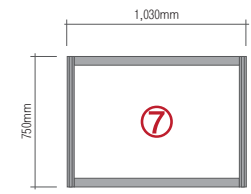

► Booth Size : 3m X 3m X 3.48m(H)

► Signage(Fabric) 2,930mm X 1,000mm

► Supplies Details

Reception desk  
1000mm X 450mm X H750mm

Chair  
500mm X 420mm X H750mm

Outlet 220V / 60hz

Spot light LED 8W

Wastebasket

▲ TOP VIEW

▲ FRONT VIEW

▲ SIDE VIEW

▲ INFORMATION

[Graphic size]

- 1,2,3**            950mm X 2,380mm(Excluding Frame)
- 1+2+3**        2,930mm X 2,480mm(Including Frame)
  
- 4,5,6**            950mm X 2,380mm(Excluding Frame)
- 4+5+6**        2,930mm X 2,480mm(Including Frame)
  
- 7(Info.)**        950mm X 660mm(Excluding Frame)
- 8(Signage)**    2,930mm X 1,000mm(Banner type)

▶ Supplies Details

▶ Signage(Fabric) 2,930mm X 1,000mm

▶ Booth Size : 6m X 3m X 3.48m(H)