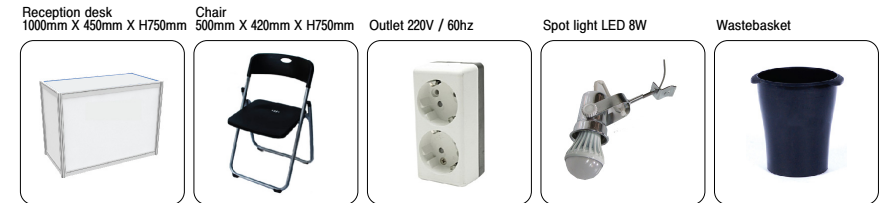

▶ Supplies Details