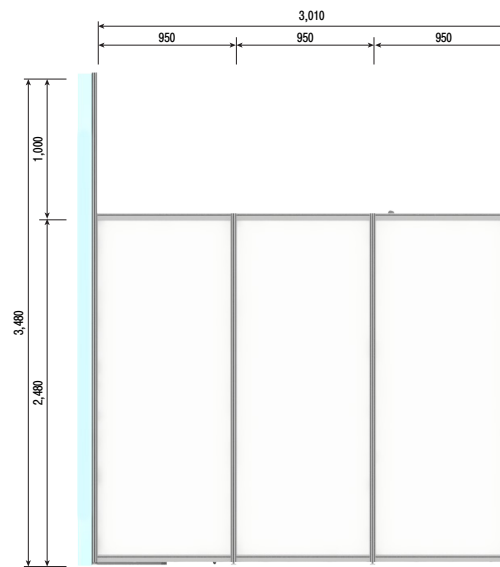

## STANDARD EXHIBIT BOOTH

► Spec (1booth)

Booth framing / Flooring	Octanorm system - 1set
	Reception desk - 1ea
	Needle punch carpet - 9sqm
Electric	Spot light(LED 8W) - 4ea
	Outlet(220V/60hz) - 1ea
Furniture	Chair - 1ea
	Wastebasket - 1ea
Signage	Signage (Fabric) - 1ea

► Booth Size : 3m X 3m X 3.48m(H)

► Signage(Fabric) 2,930mm X 1,000mm

► Supplies Details

Reception desk  
1000mm X 450mm X H750mm

Chair  
500mm X 420mm X H750mm

Outlet 220V / 60hz

Spot light LED 8W

Wastebasket

▲ TOP VIEW

▲ FRONT VIEW

▲ SIDE VIEW

▲ INFORMATION

[Graphic size]

- 1,2,3**            950mm X 2,380mm(Excluding Frame)
- 1+2+3**        2,930mm X 2,480mm(Including Frame)
  
- 4,5,6**            950mm X 2,380mm(Excluding Frame)
- 4+5+6**        2,930mm X 2,480mm(Including Frame)
  
- 7(Info.)**        950mm X 660mm(Excluding Frame)
- 8(Signage)**    2,930mm X 1,000mm(Banner type)

▶ Supplies Details

▶ Signage(Fabric) 2,930mm X 1,000mm

▶ Booth Size : 6m X 3m X 3.48m(H)