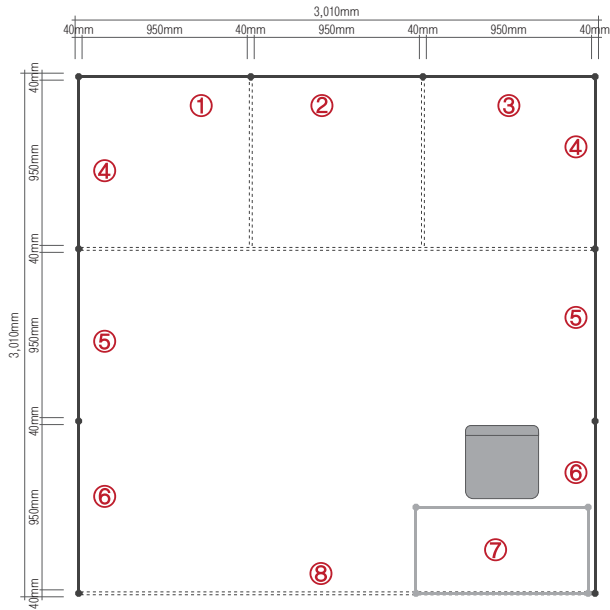

## STANDARD EXHIBIT BOOTH

► Spec (1booth)

Booth framing / Flooring	Octanorm system - 1set
	Reception desk - 1ea
	Needle punch carpet - 9sqm
Electric	Spot light(LED 8W) - 4ea
	Outlet(220V/60hz) - 1ea
Furniture	Chair - 1ea
	Wastebasket - 1ea
Signage	Signage (Fabric) - 1ea

► Booth Size : 3m X 3m X 3.48m(H)

► Signage(Fabric) 2,930mm X 1,000mm

► Supplies Details

Reception desk  
1000mm X 450mm X H750mm

Chair  
500mm X 420mm X H750mm

Outlet 220V / 60hz

Spot light LED 8W

Wastebasket

▲ TOP VIEW

▲ FRONT VIEW

▲ SIDE VIEW

▲ INFORMATION

[Graphic size]

- 1,2,3**            950mm X 2,380mm(Excluding Frame)
- 1+2+3**        2,930mm X 2,480mm(Including Frame)
  
- 4,5,6**            950mm X 2,380mm(Excluding Frame)
- 4+5+6**        2,930mm X 2,480mm(Including Frame)
  
- 7(Info.)**        950mm X 660mm(Excluding Frame)
- 8(Signage)**    2,930mm X 1,000mm(Banner type)

▶ Supplies Details

▶ Signage(Fabric) 2,930mm X 1,000mm

▶ Booth Size : 6m X 3m X 3.48m(H)